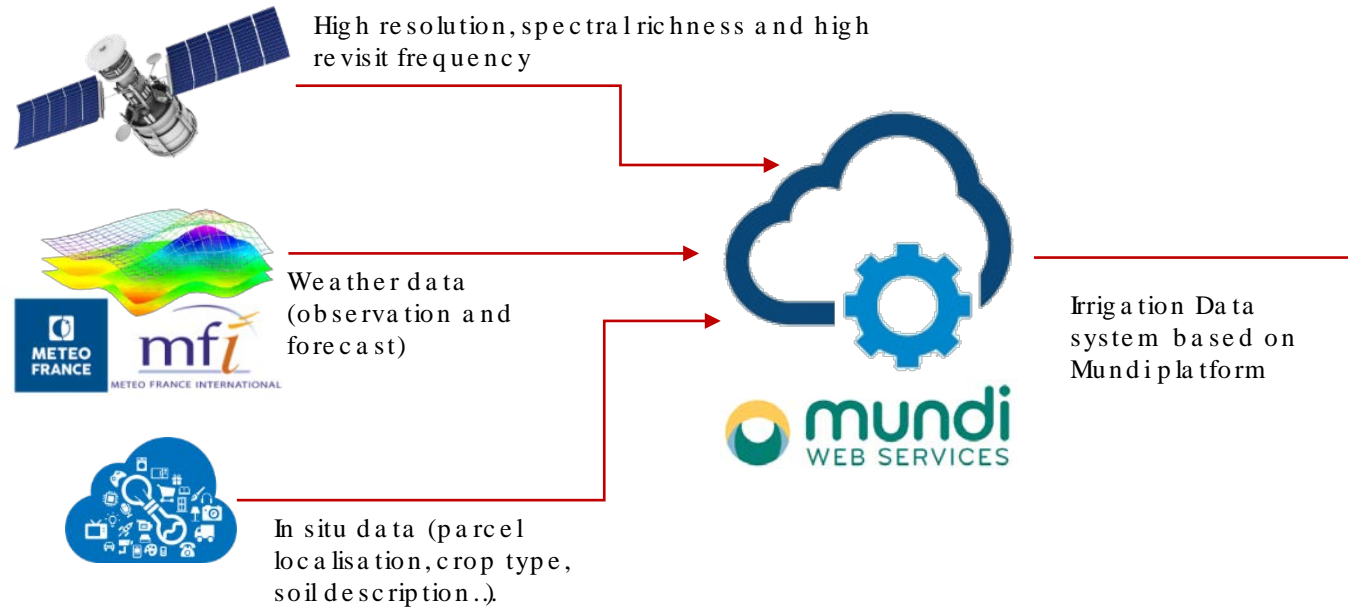

# Mundi, the Atos DIAS

Combining simple access to **Copernicus and third party data**, cloud and big data technologies,

Mundi accelerates your **time to market** for innovative services based on earth observation data.

Mundi allows to deliver a service that is distinctive, reliable, and immediately monetizable.

## Irrigation optimization

Innovative and customizable Cloud solution to integrate climatic indicators in the decisional cycle to be compliant with GFCS priorities.