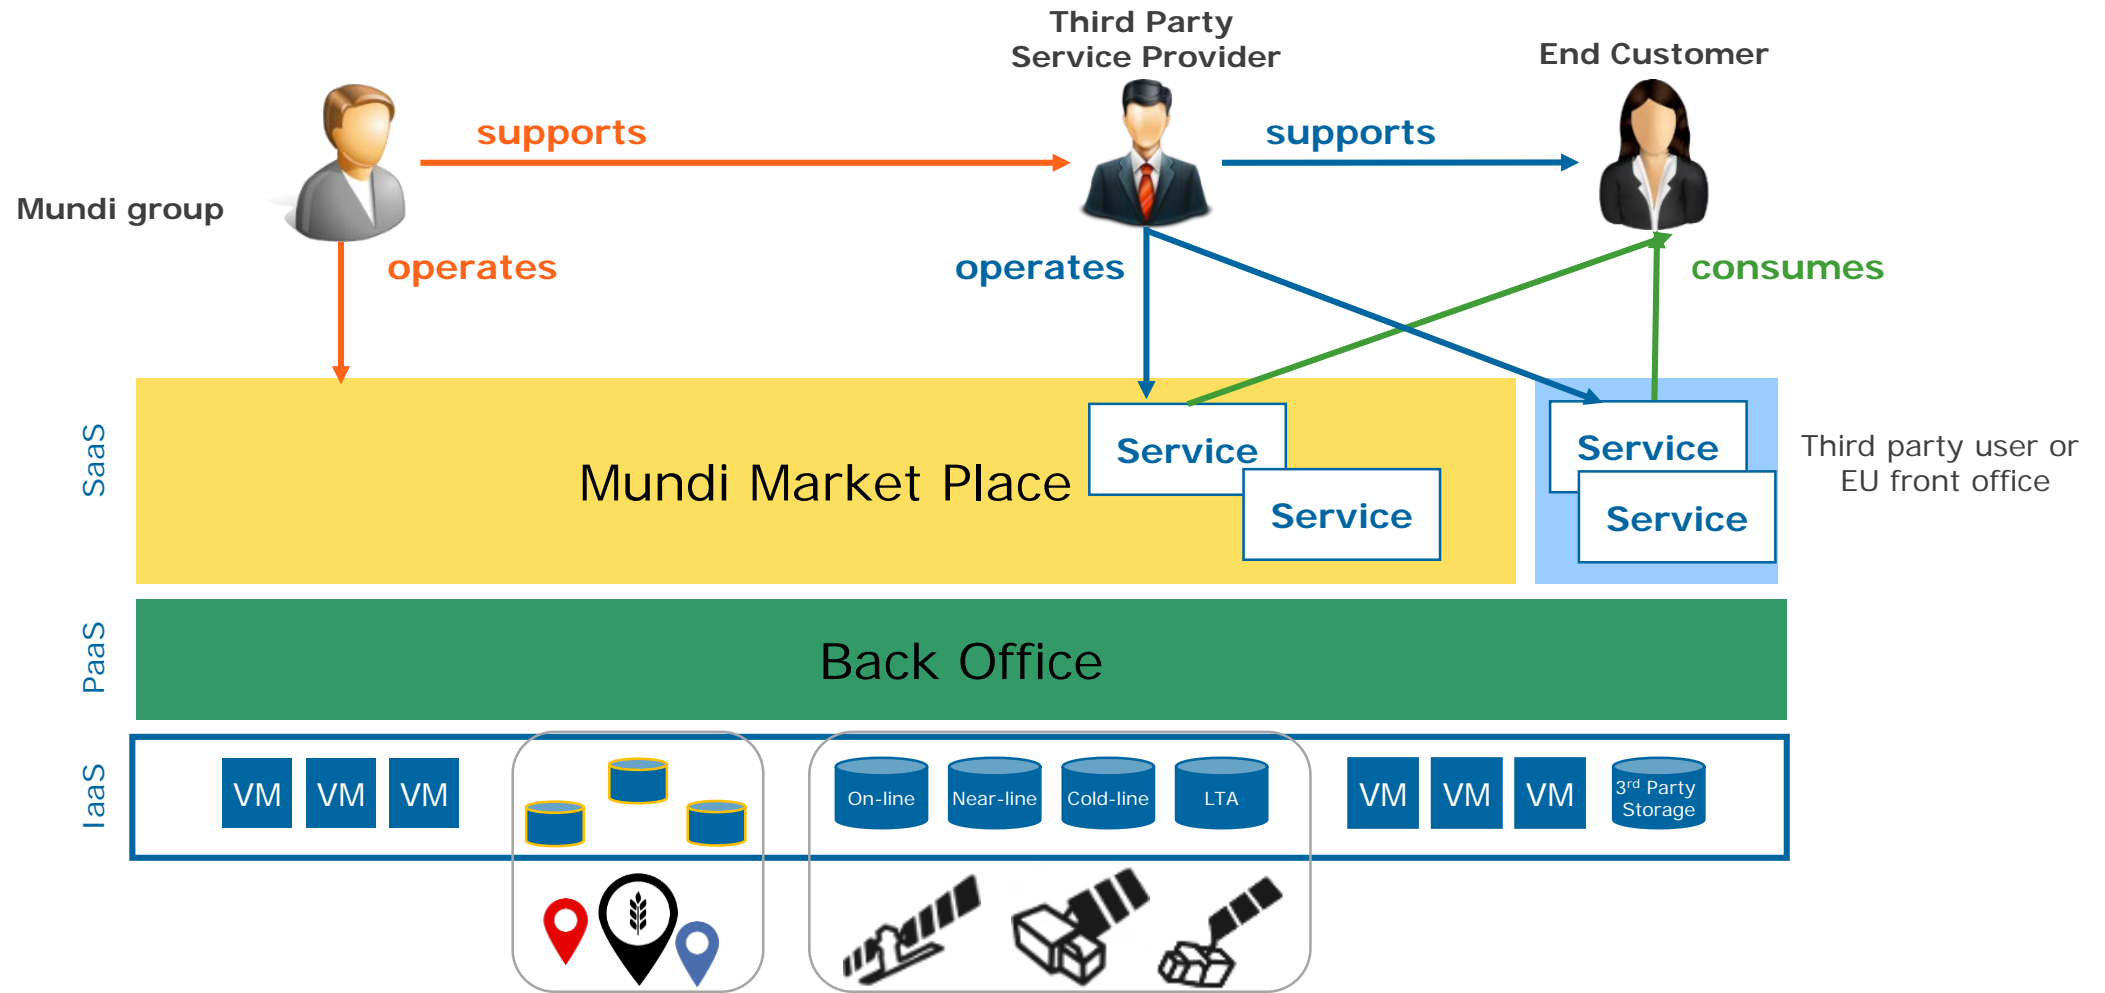

SOLUTION

Functional architecture