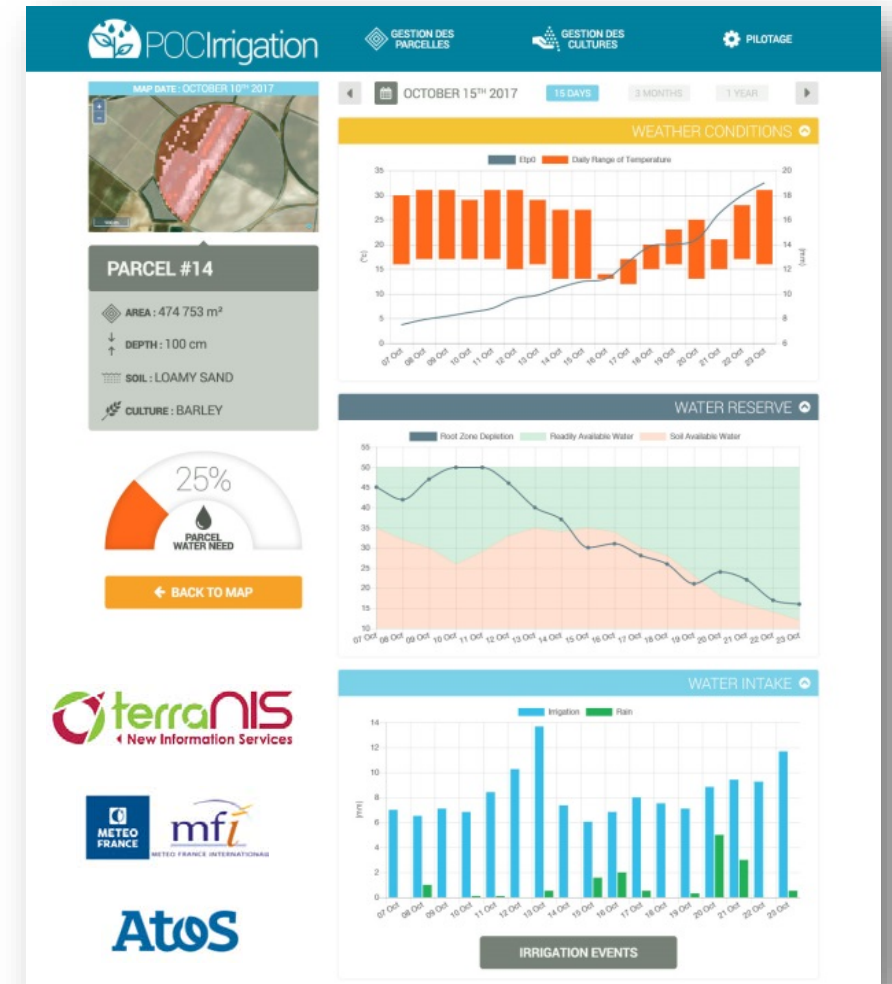

# Mundi, the Atos DIAS

Combining simple access to **Copernicus and third party data**, cloud and big data technologies,

Mundi accelerates your **time to market** for innovative services based on earth observation data.

Mundi allows to deliver a service that is distinctive, reliable, and immediately monetizable.

## Irrigation optimization

Innovative and customizable Cloud solution to integrate climatic indicators in the decisional cycle to be compliant with GFCS priorities.

# A technological & human challenge

Combine satellite data with in situ or enterprise data

Understand, select, download, conserve and process each data

Harness a range of scientific and technical skills and manpower