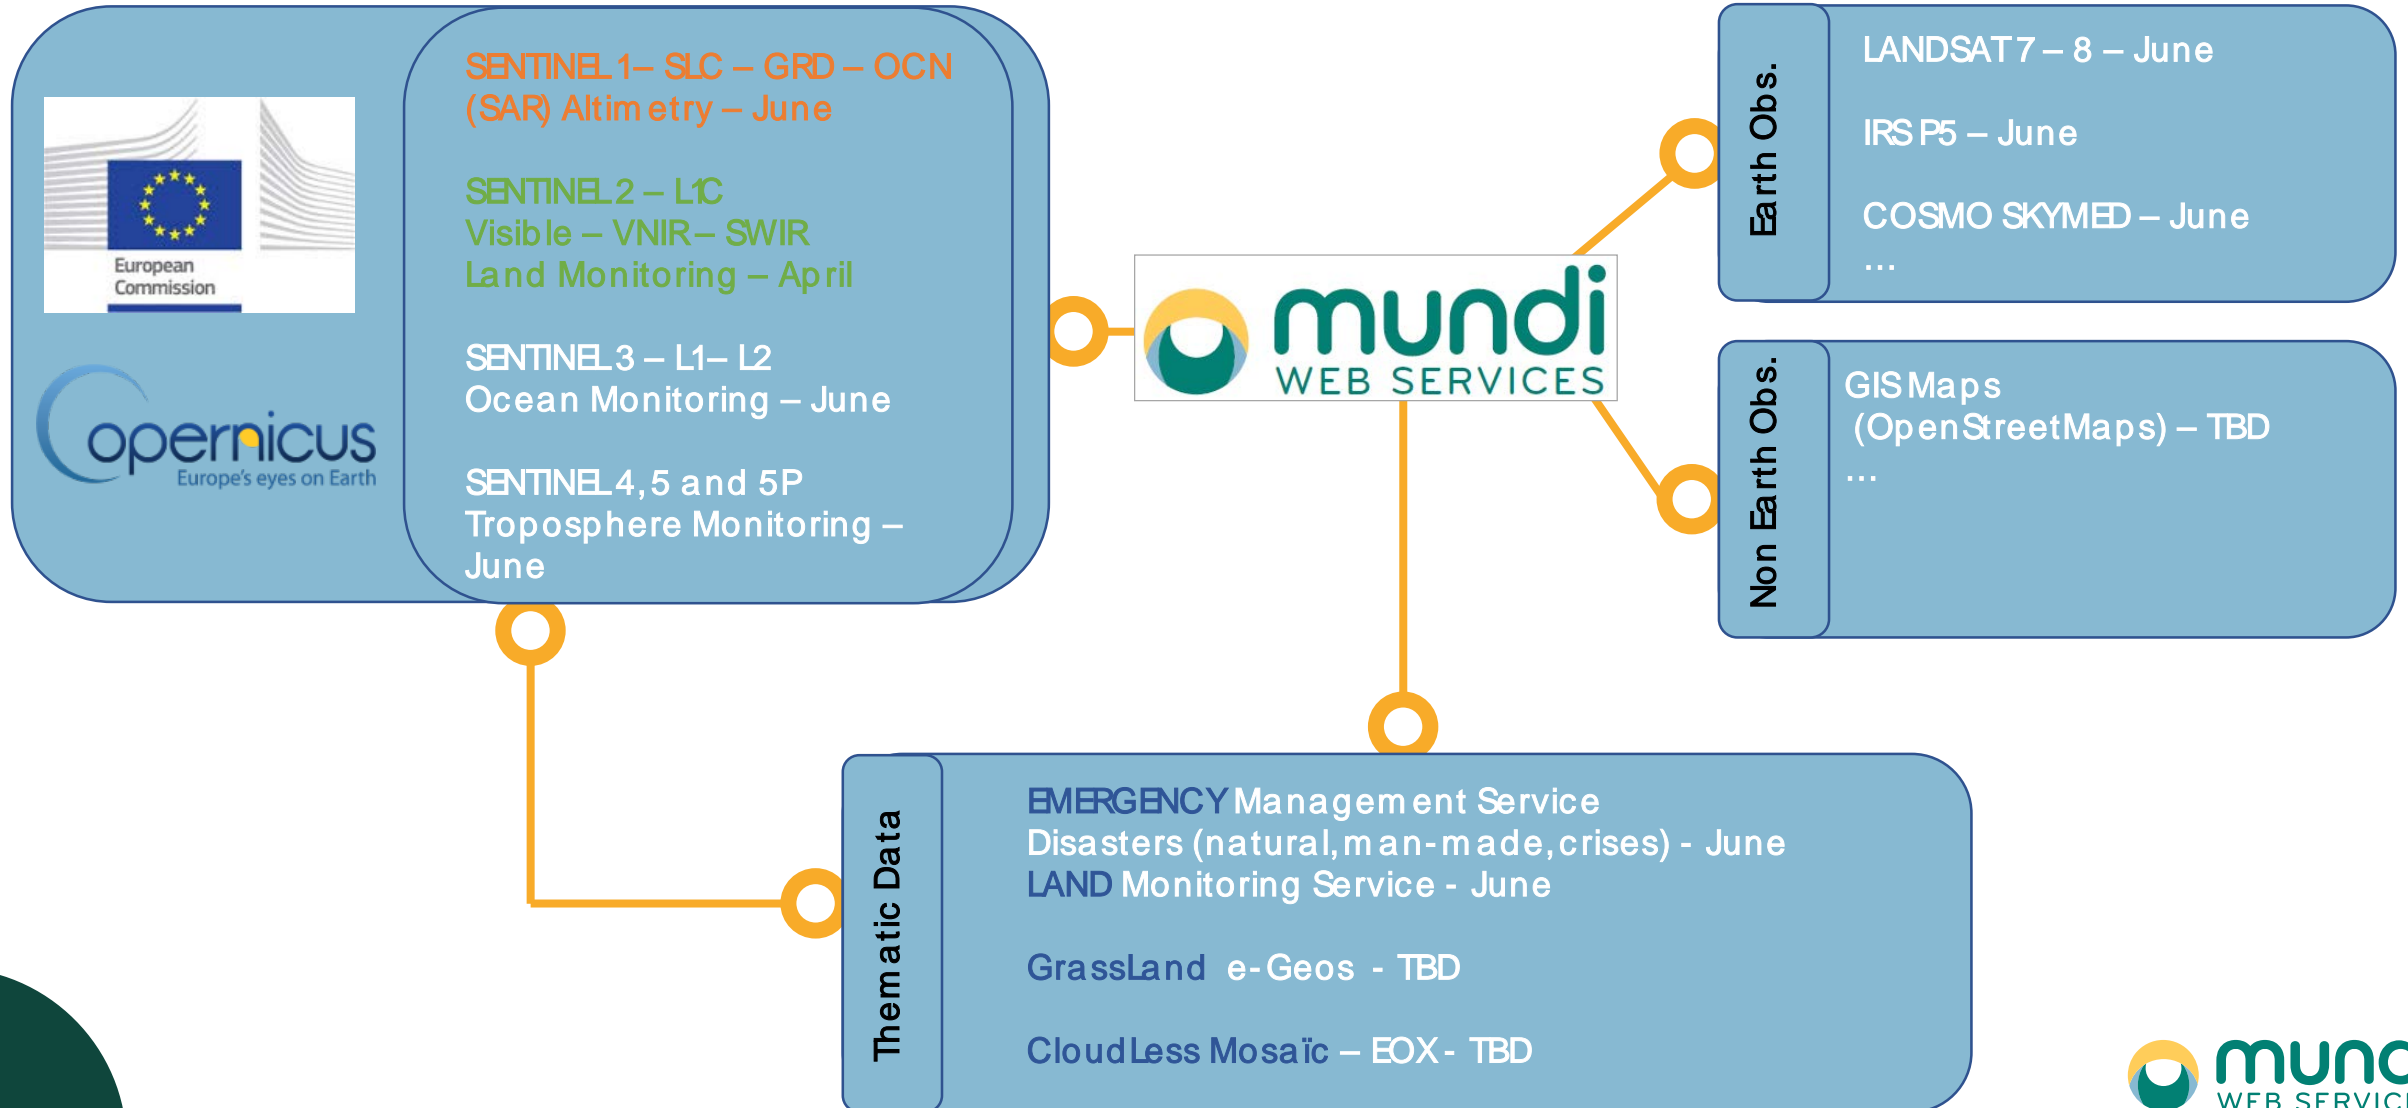

Data Collection